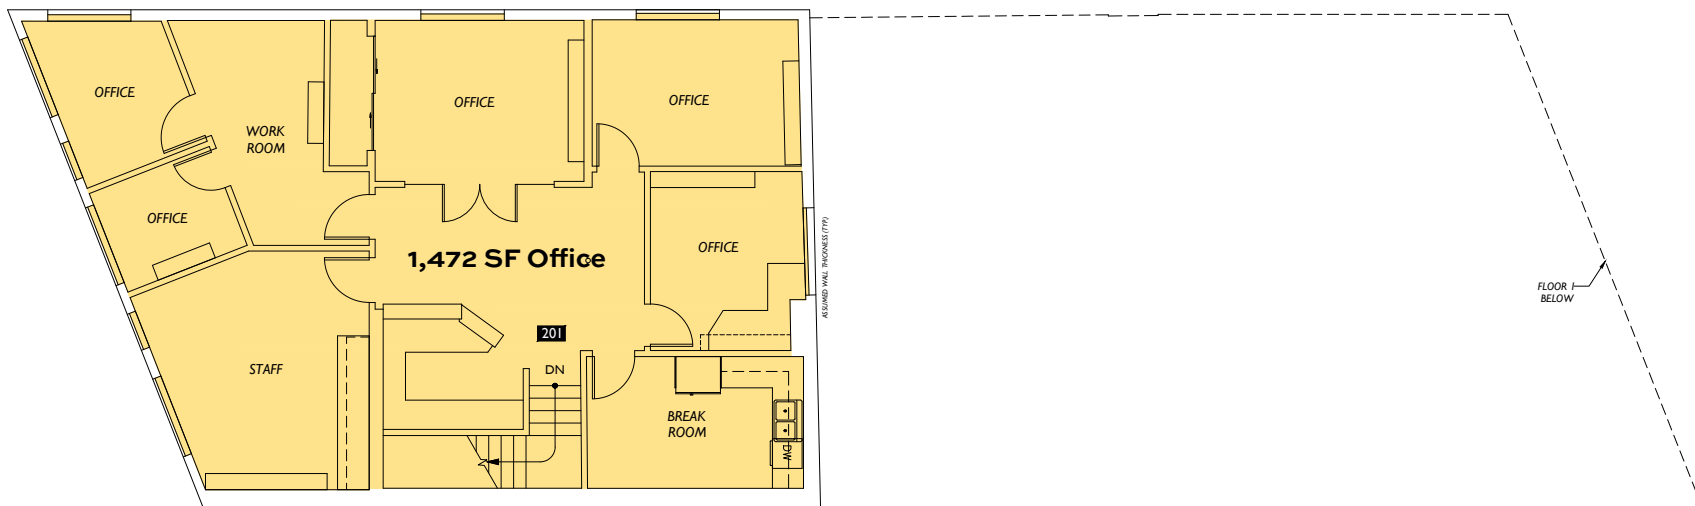

GEORGETOWN
OFFICE/FLEX BUILDING

New \$20.00/SF, Fully-Serviced Rate
Best in the Market!

4,533 SF (3,543 Office, 990 Warehouse)
Standalone office/flex. Creative energy. Immediate availability.

575 S MICHIGAN STREET · SEATTLE, WA 98108

CHAD WALDBAUM CCIM
425.829.4667
chadw@jshproperties.com

 **JSH** | PROPERTIES, INC.

Space Plan

4,533 SF (3,543 Office, 990 Warehouse)
OFFERED AT: \$20.00/SF, Fully-Serviced
Available Immediately

Sixth Avenue South

FIRST FLOOR

SECOND FLOOR

Property Highlights

- » 4,533 SF total (3,543 SF office + 990 SF warehouse) — ideal for tenants needing combined administrative and operational space
- » Full Standalone Building — with exclusive signage and control
- » Immediate possession available
- » Corner Location at 6th Ave S & S Michigan St
- » Former Law Firm Buildout: multiple private offices, reception, break room, restrooms
- » Excellent access to I-5, SR 99, and Downtown Seattle

This versatile 4,533 SF space combines 3,543 SF of professional office area with 990 SF of warehouse, offering an ideal mix of administrative and operational functionality.

Formerly occupied by a law firm, the office layout includes private offices, a reception area, break room, staff areas, and restrooms—ready for immediate use or easy adaptation to a variety of professional, creative, or light industrial users.