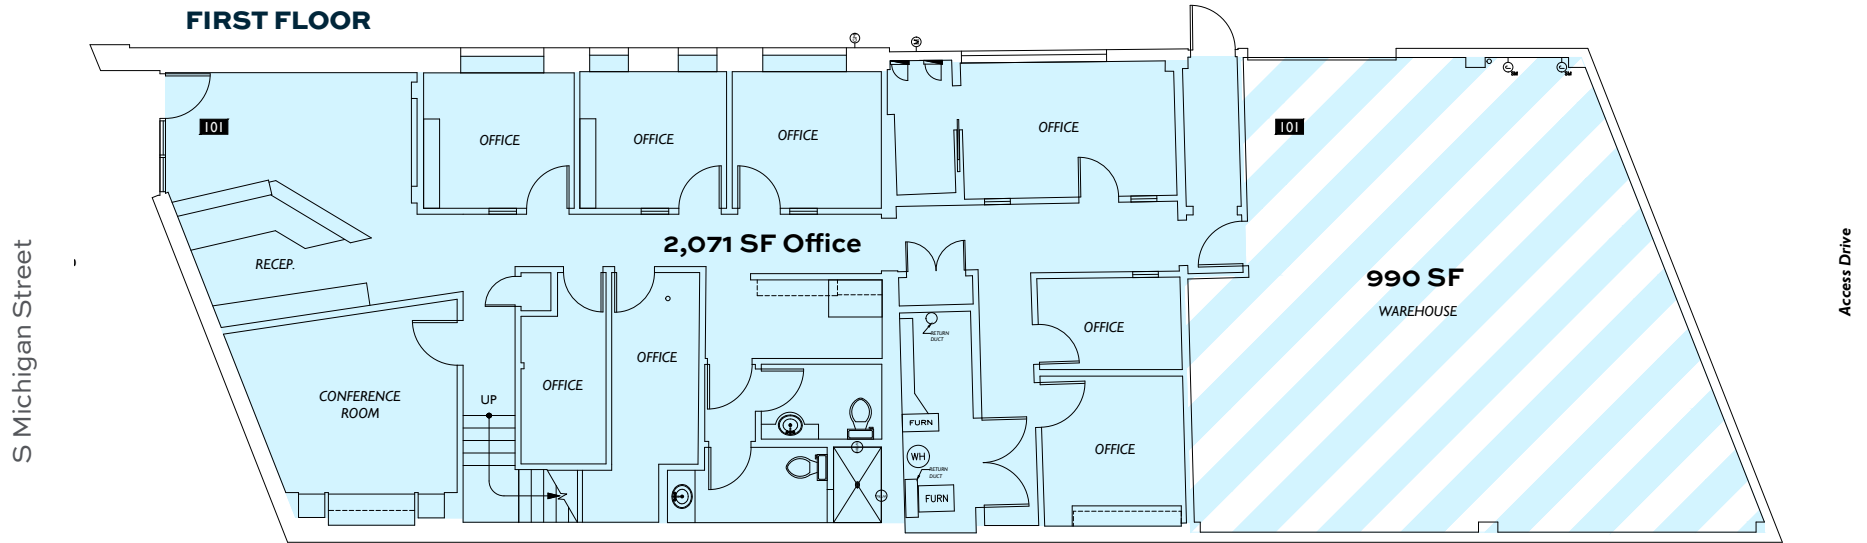

GEORGETOWN
OFFICE/FLEX BUILDING

New \$20.00/SF, Fully-Serviced Rate
Best in the Market!

4,533 SF (3,543 Office, 990 Warehouse)
Standalone office/flex. Creative energy. Immediate availability.

575 S MICHIGAN STREET · SEATTLE, WA 98108

CHAD WALDBAUM CCIM
425.829.4667
chadw@jshproperties.com

 **JSH** | PROPERTIES, INC.

Space Plan

4,533 SF (3,543 Office, 990 Warehouse)
OFFERED AT: \$20.00/SF, Fully-Serviced
Available Immediately

Sixth Avenue South

FIRST FLOOR

SECOND FLOOR

Property Highlights

- » 4,533 SF total (3,543 SF office + 990 SF warehouse) — ideal for tenants needing combined administrative and operational space
- » Full Standalone Building — with exclusive signage and control
- » Immediate possession available
- » Corner Location at 6th Ave S & S Michigan St
- » Former Law Firm Buildout: multiple private offices, reception, break room, restrooms
- » Excellent access to I-5, SR 99, and Downtown Seattle

This versatile 4,533 SF space combines 3,543 SF of professional office area with 990 SF of warehouse, offering an ideal mix of administrative and operational functionality.

Formerly occupied by a law firm, the office layout includes private offices, a reception area, break room, staff areas, and restrooms—ready for immediate use or easy adaptation to a variety of professional, creative, or light industrial users.