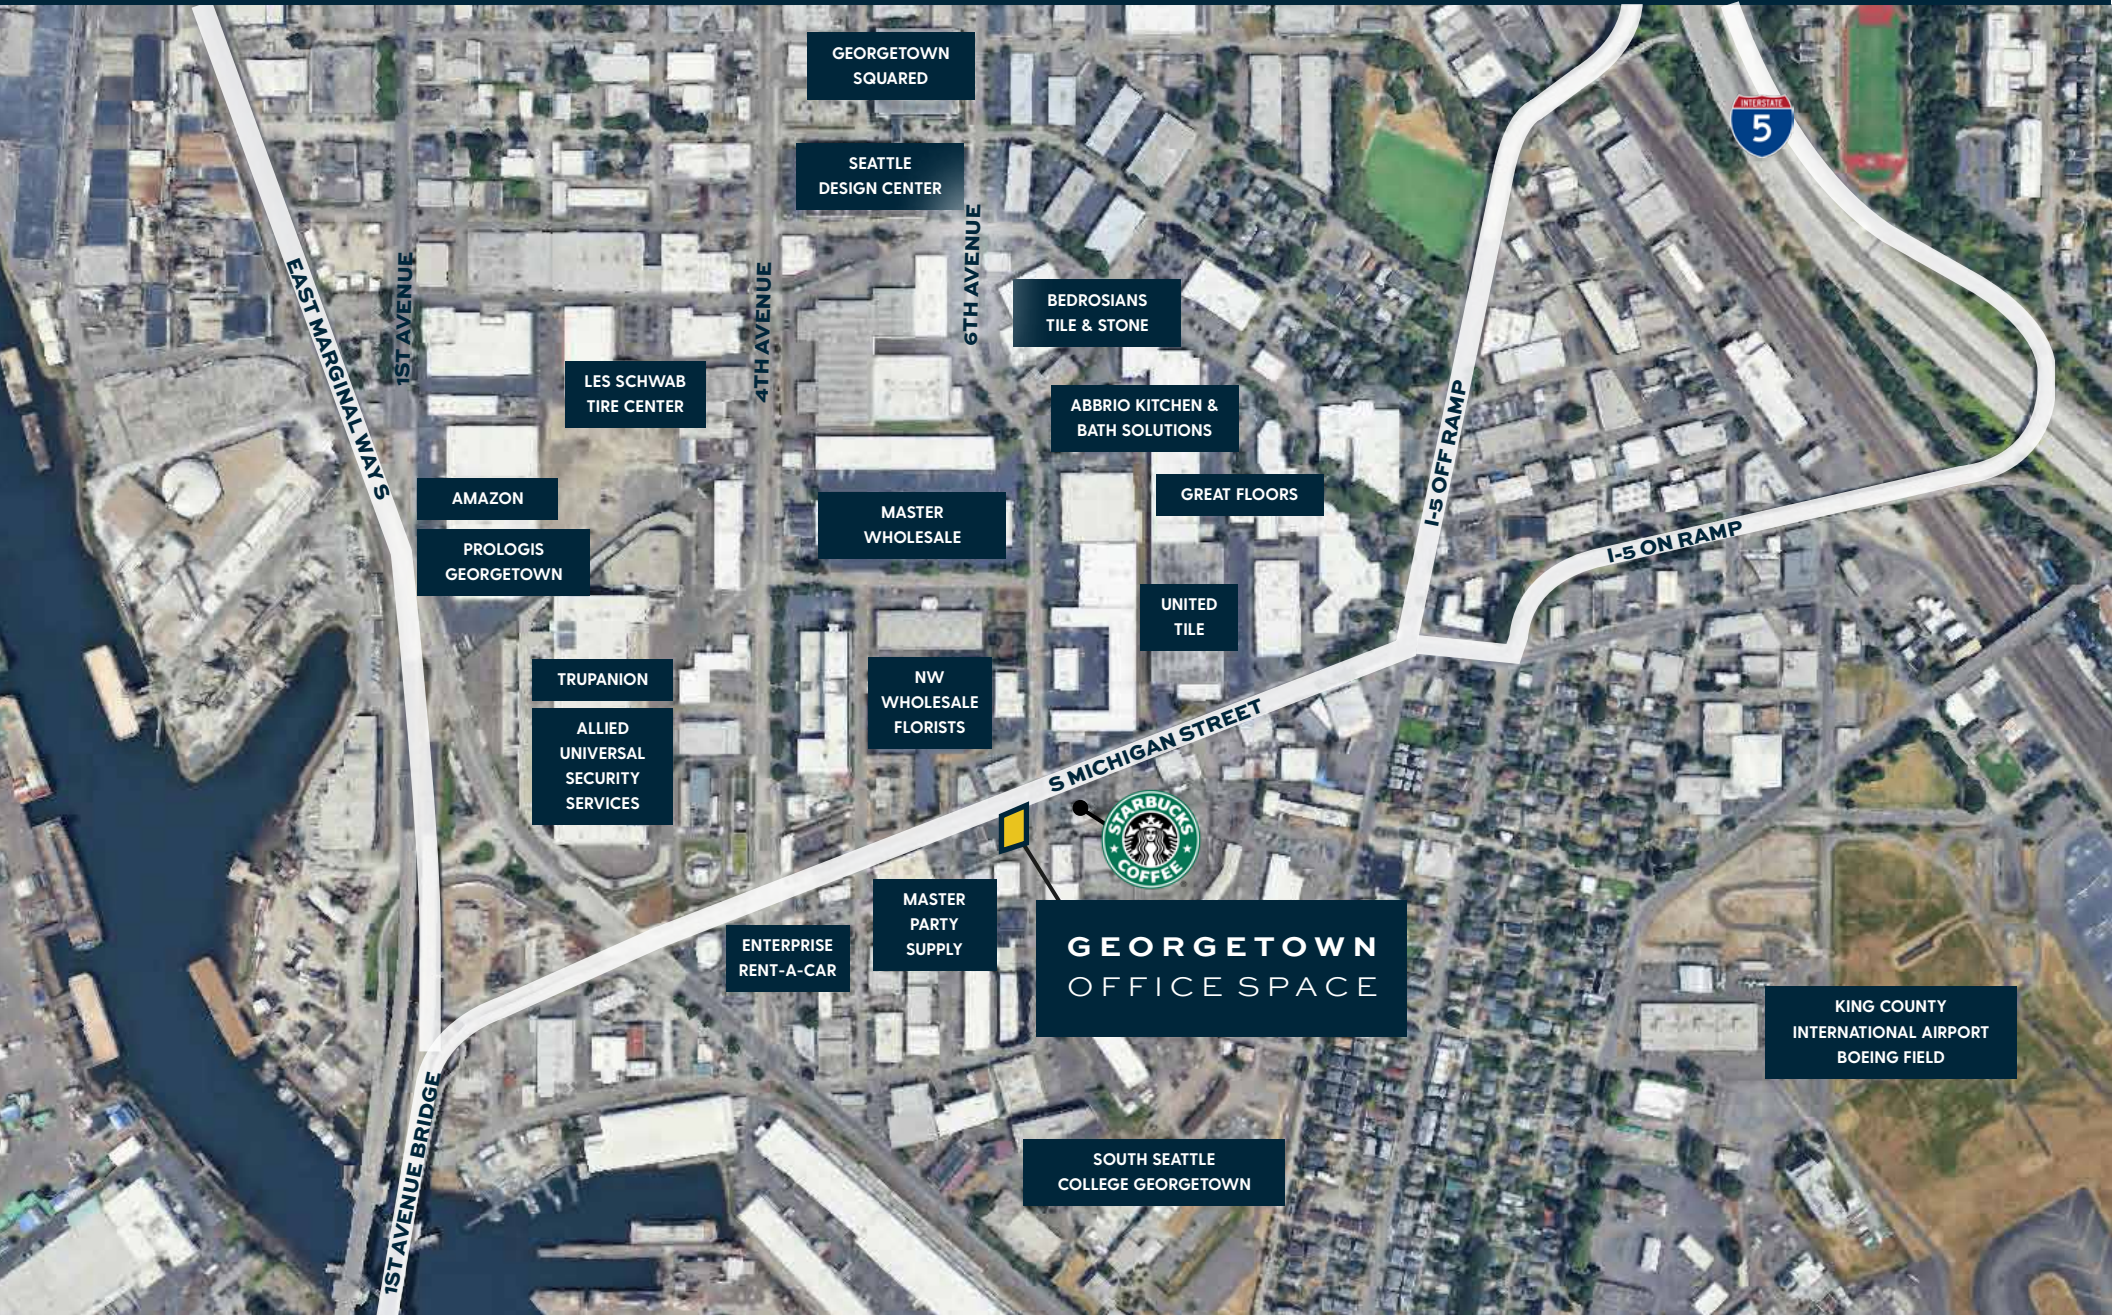

Georgetown | Seattle, WA

GEORGETOWN SQUARED

SEATTLE DESIGN CENTER

BEDROSIANS TILE & STONE

LES SCHWAB TIRE CENTER

ABBRIO KITCHEN & BATH SOLUTIONS

AMAZON

MASTER WHOLESALE

GREAT FLOORS

PROLOGIS GEORGETOWN

UNITED TILE

TRUPANION

NW WHOLESALE FLORISTS

ALLIED UNIVERSAL SECURITY SERVICES

S MICHIGAN STREET

MASTER PARTY SUPPLY

GEORGETOWN OFFICE SPACE

ENTERPRISE RENT-A-CAR

KING COUNTY INTERNATIONAL AIRPORT BOEING FIELD

SOUTH SEATTLE COLLEGE GEORGETOWN