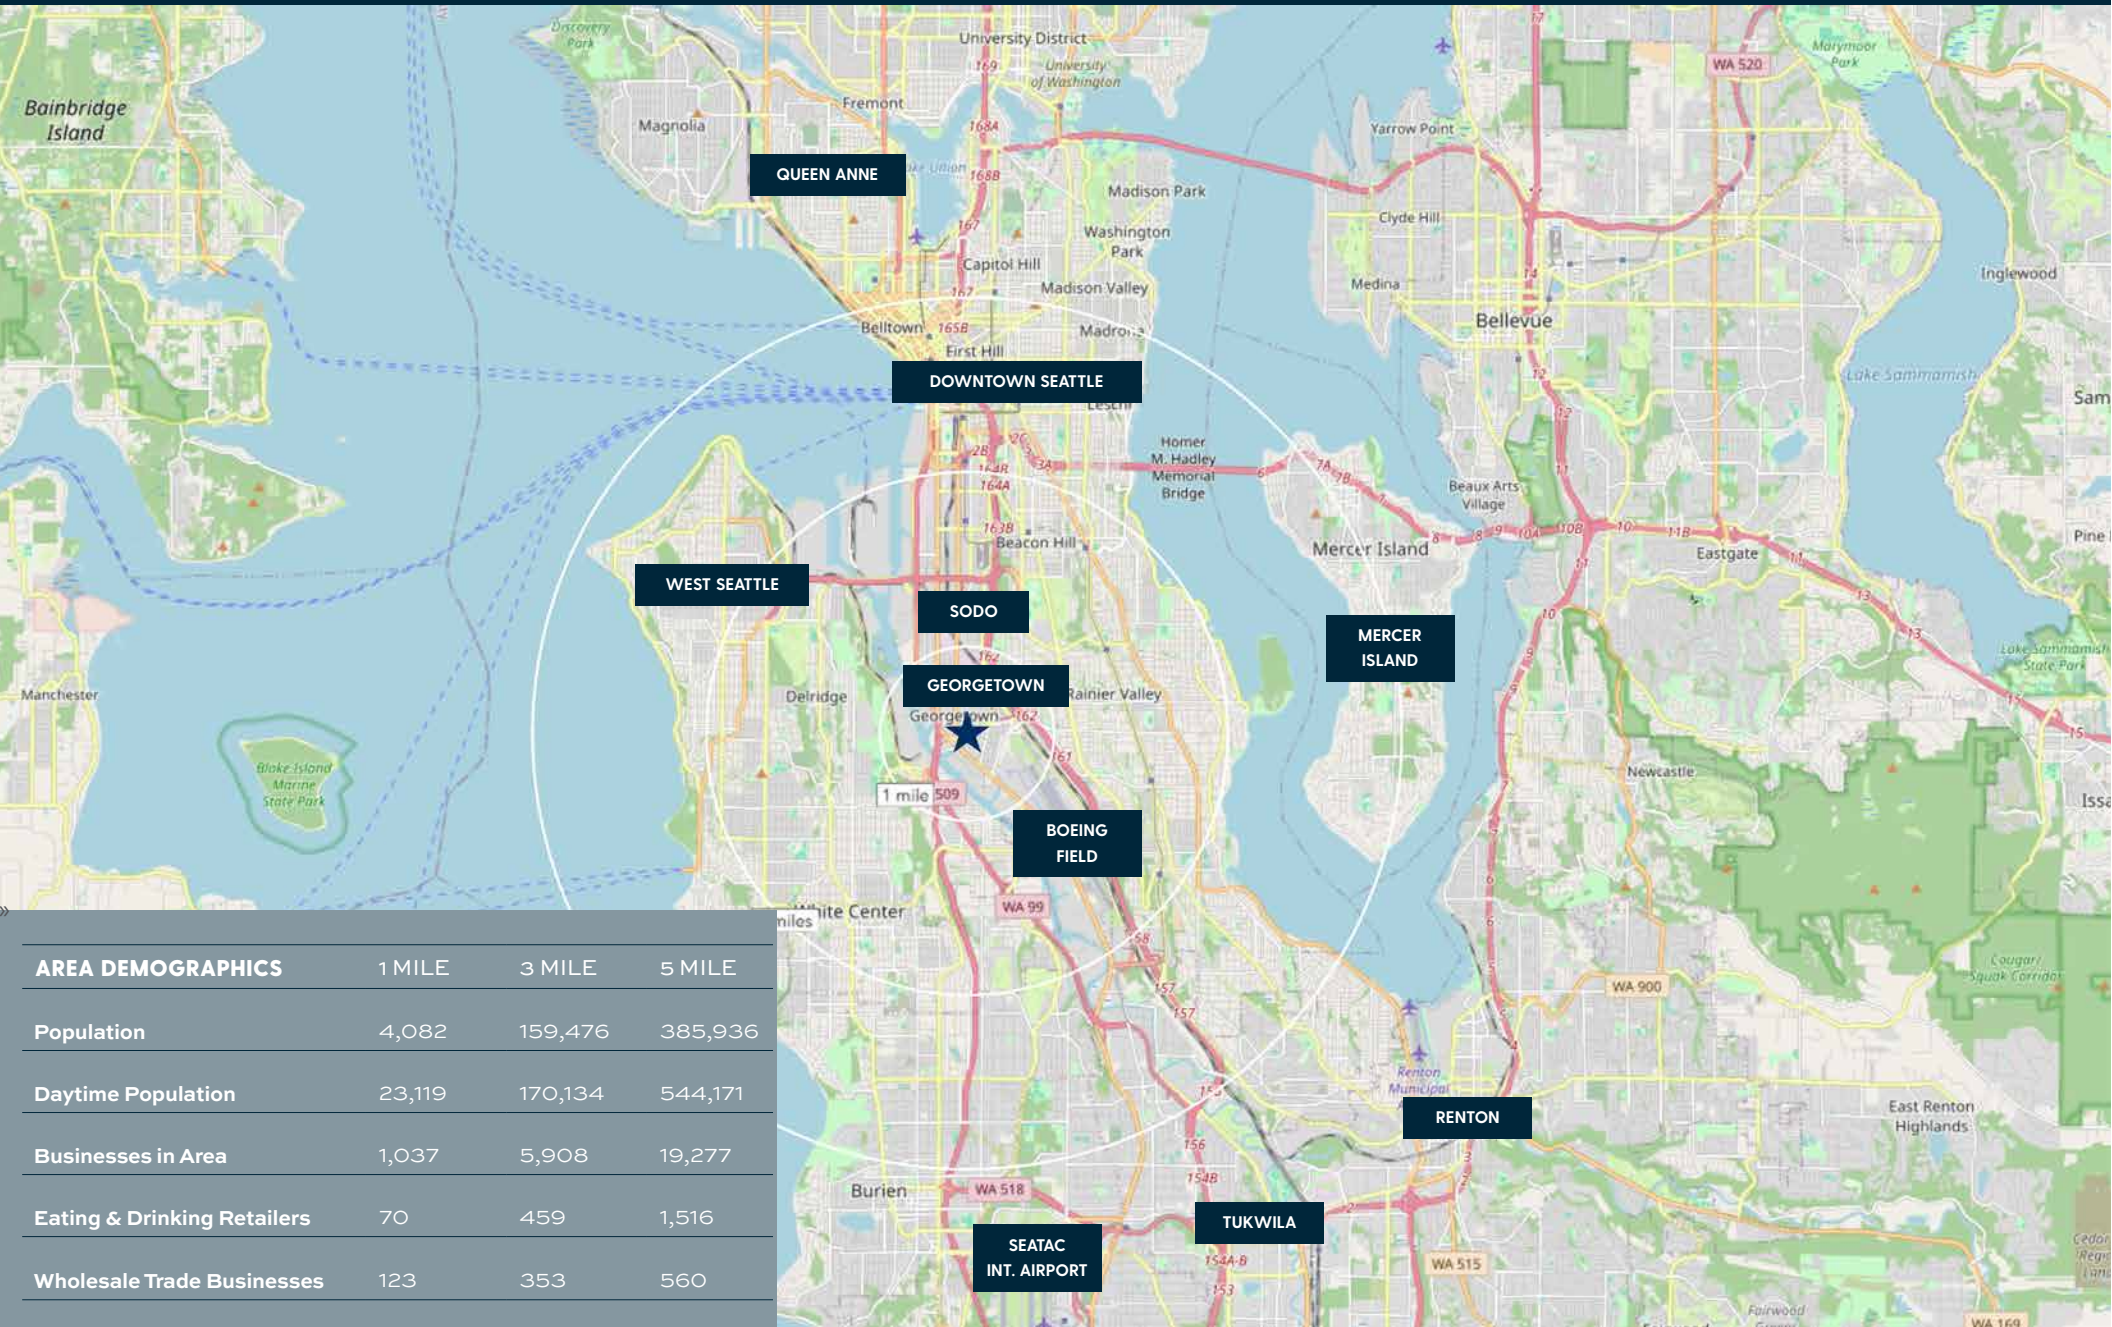

Conveniently located near the Georgetown and SoDo districts, the property offers quick access to I-5, Highway 99, and downtown Seattle, making it an excellent choice for companies seeking accessibility and autonomy in a full-building opportunity.

GEORGETOWN OFFICE SPACE

ENTERPRISE RENT-A-CAR

KING COUNTY INTERNATIONAL AIRPORT BOEING FIELD

SOUTH SEATTLE COLLEGE GEORGETOWN

Regional Map

THE INFORMATION CONTAINED HEREIN HAS BEEN GIVEN TO US BY SOURCES WE DEEM RELIABLE. WE HAVE NO REASON TO DOUBT ITS ACCURACY, BUT WE DO NOT GUARANTEE IT. ALL INFORMATION SHOULD BE VERIFIED PRIOR TO PURCHASE OR LEASE. SITE PLANS AND MAPS ARE NOT TO SCALE.