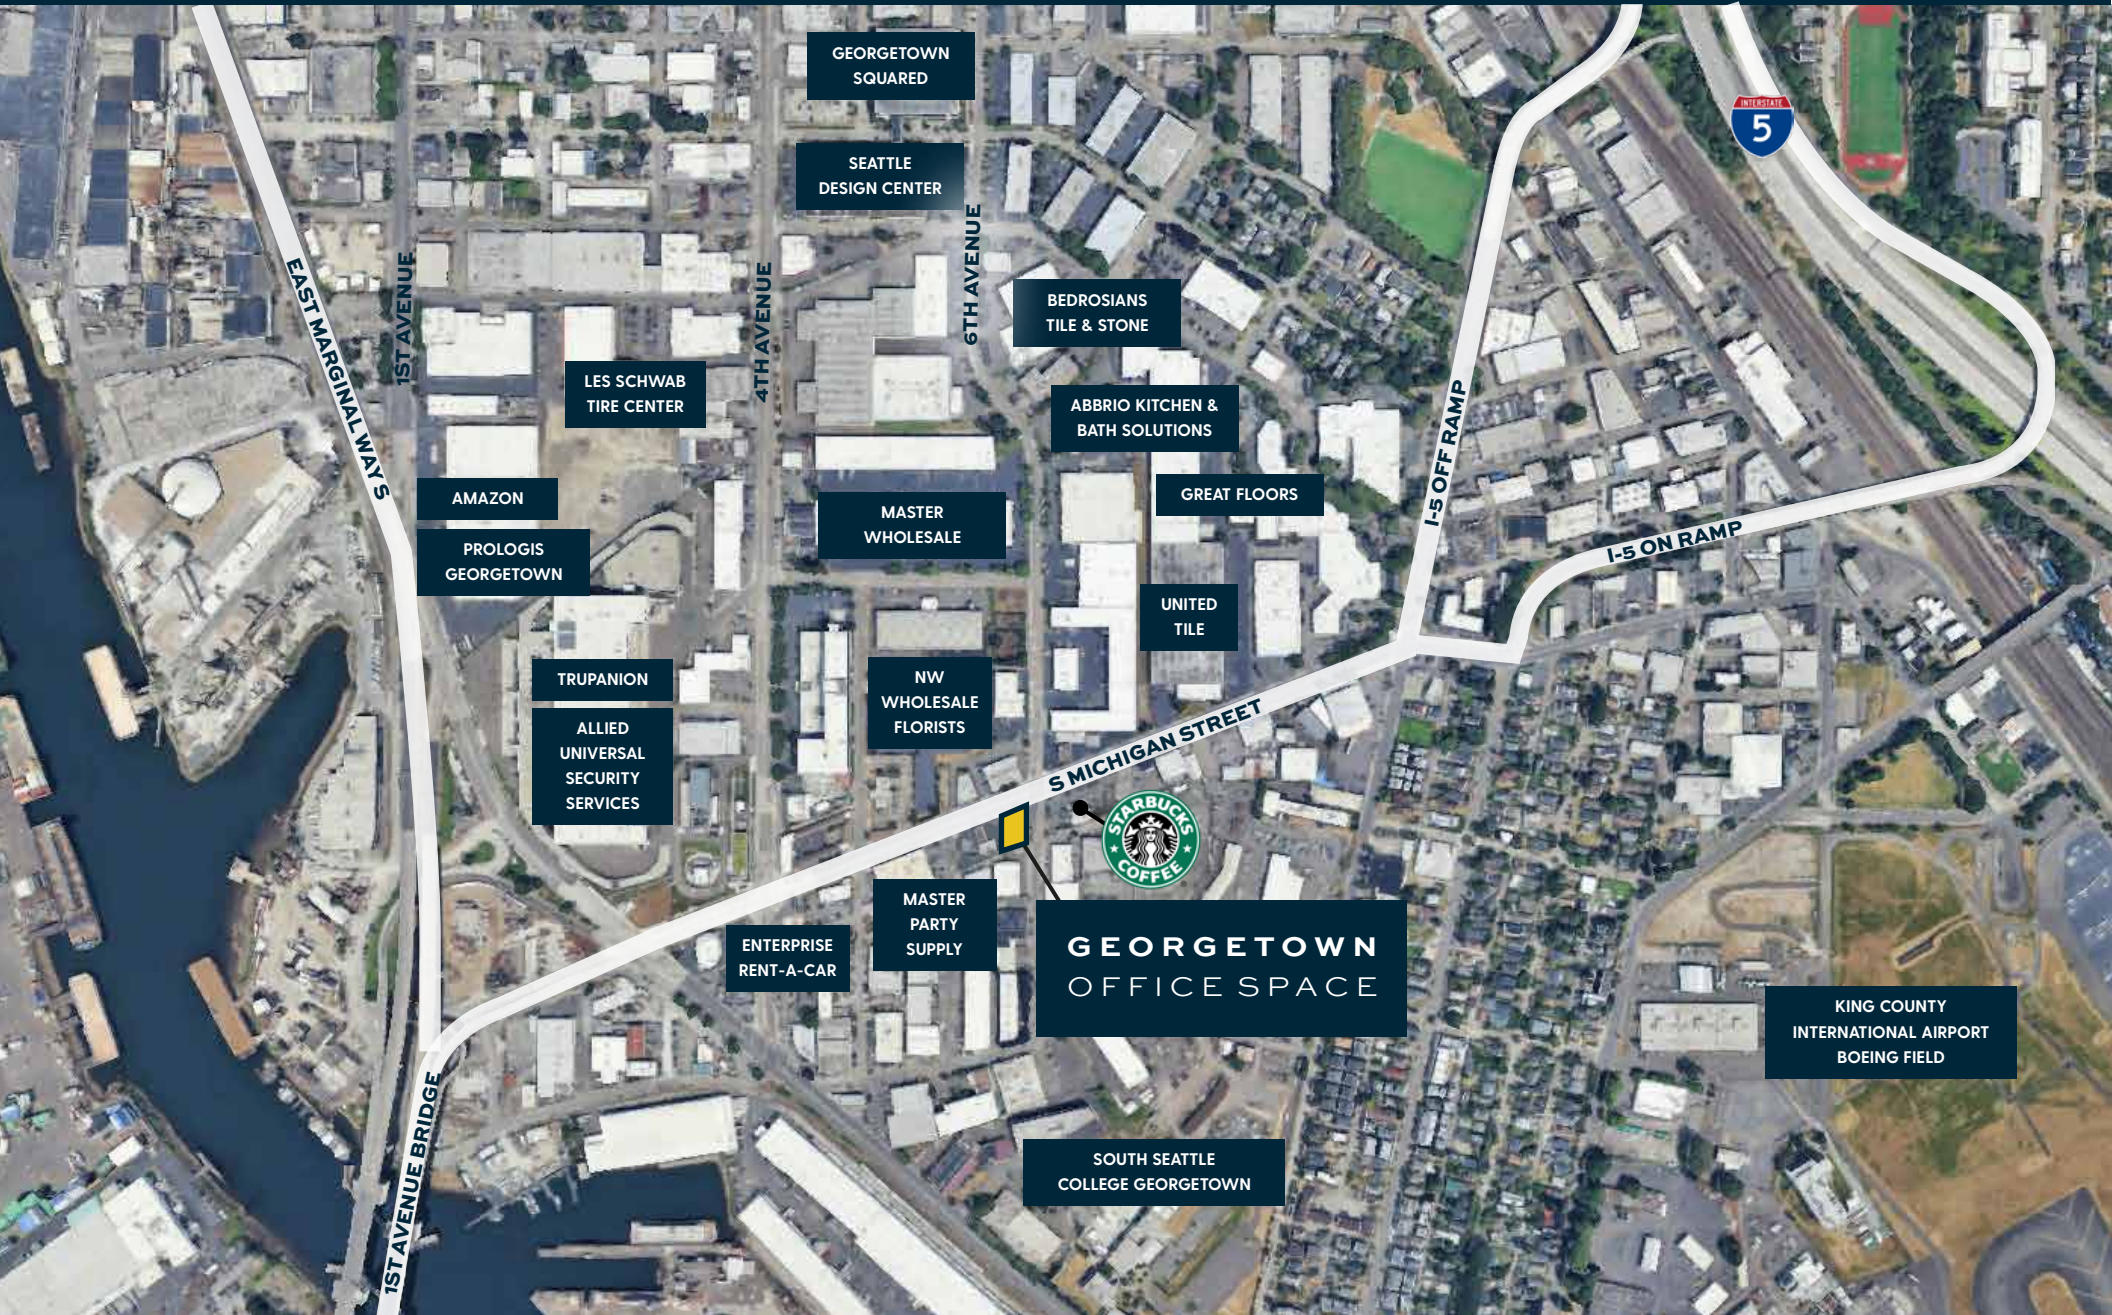

Georgetown | Seattle, WA

GEORGETOWN SQUARED

SEATTLE DESIGN CENTER

BEDROSIANS TILE & STONE

LES SCHWAB TIRE CENTER

ABBRIO KITCHEN & BATH SOLUTIONS

AMAZON

MASTER WHOLESALE

GREAT FLOORS

PROLOGIS GEORGETOWN

UNITED TILE

TRUPANION

NW WHOLESALE FLORISTS

ALLIED UNIVERSAL SECURITY SERVICES

S MICHIGAN STREET

MASTER PARTY SUPPLY

GEORGETOWN OFFICE SPACE

ENTERPRISE RENT-A-CAR

SOUTH SEATTLE COLLEGE GEORGETOWN

KING COUNTY INTERNATIONAL AIRPORT BOEING FIELD