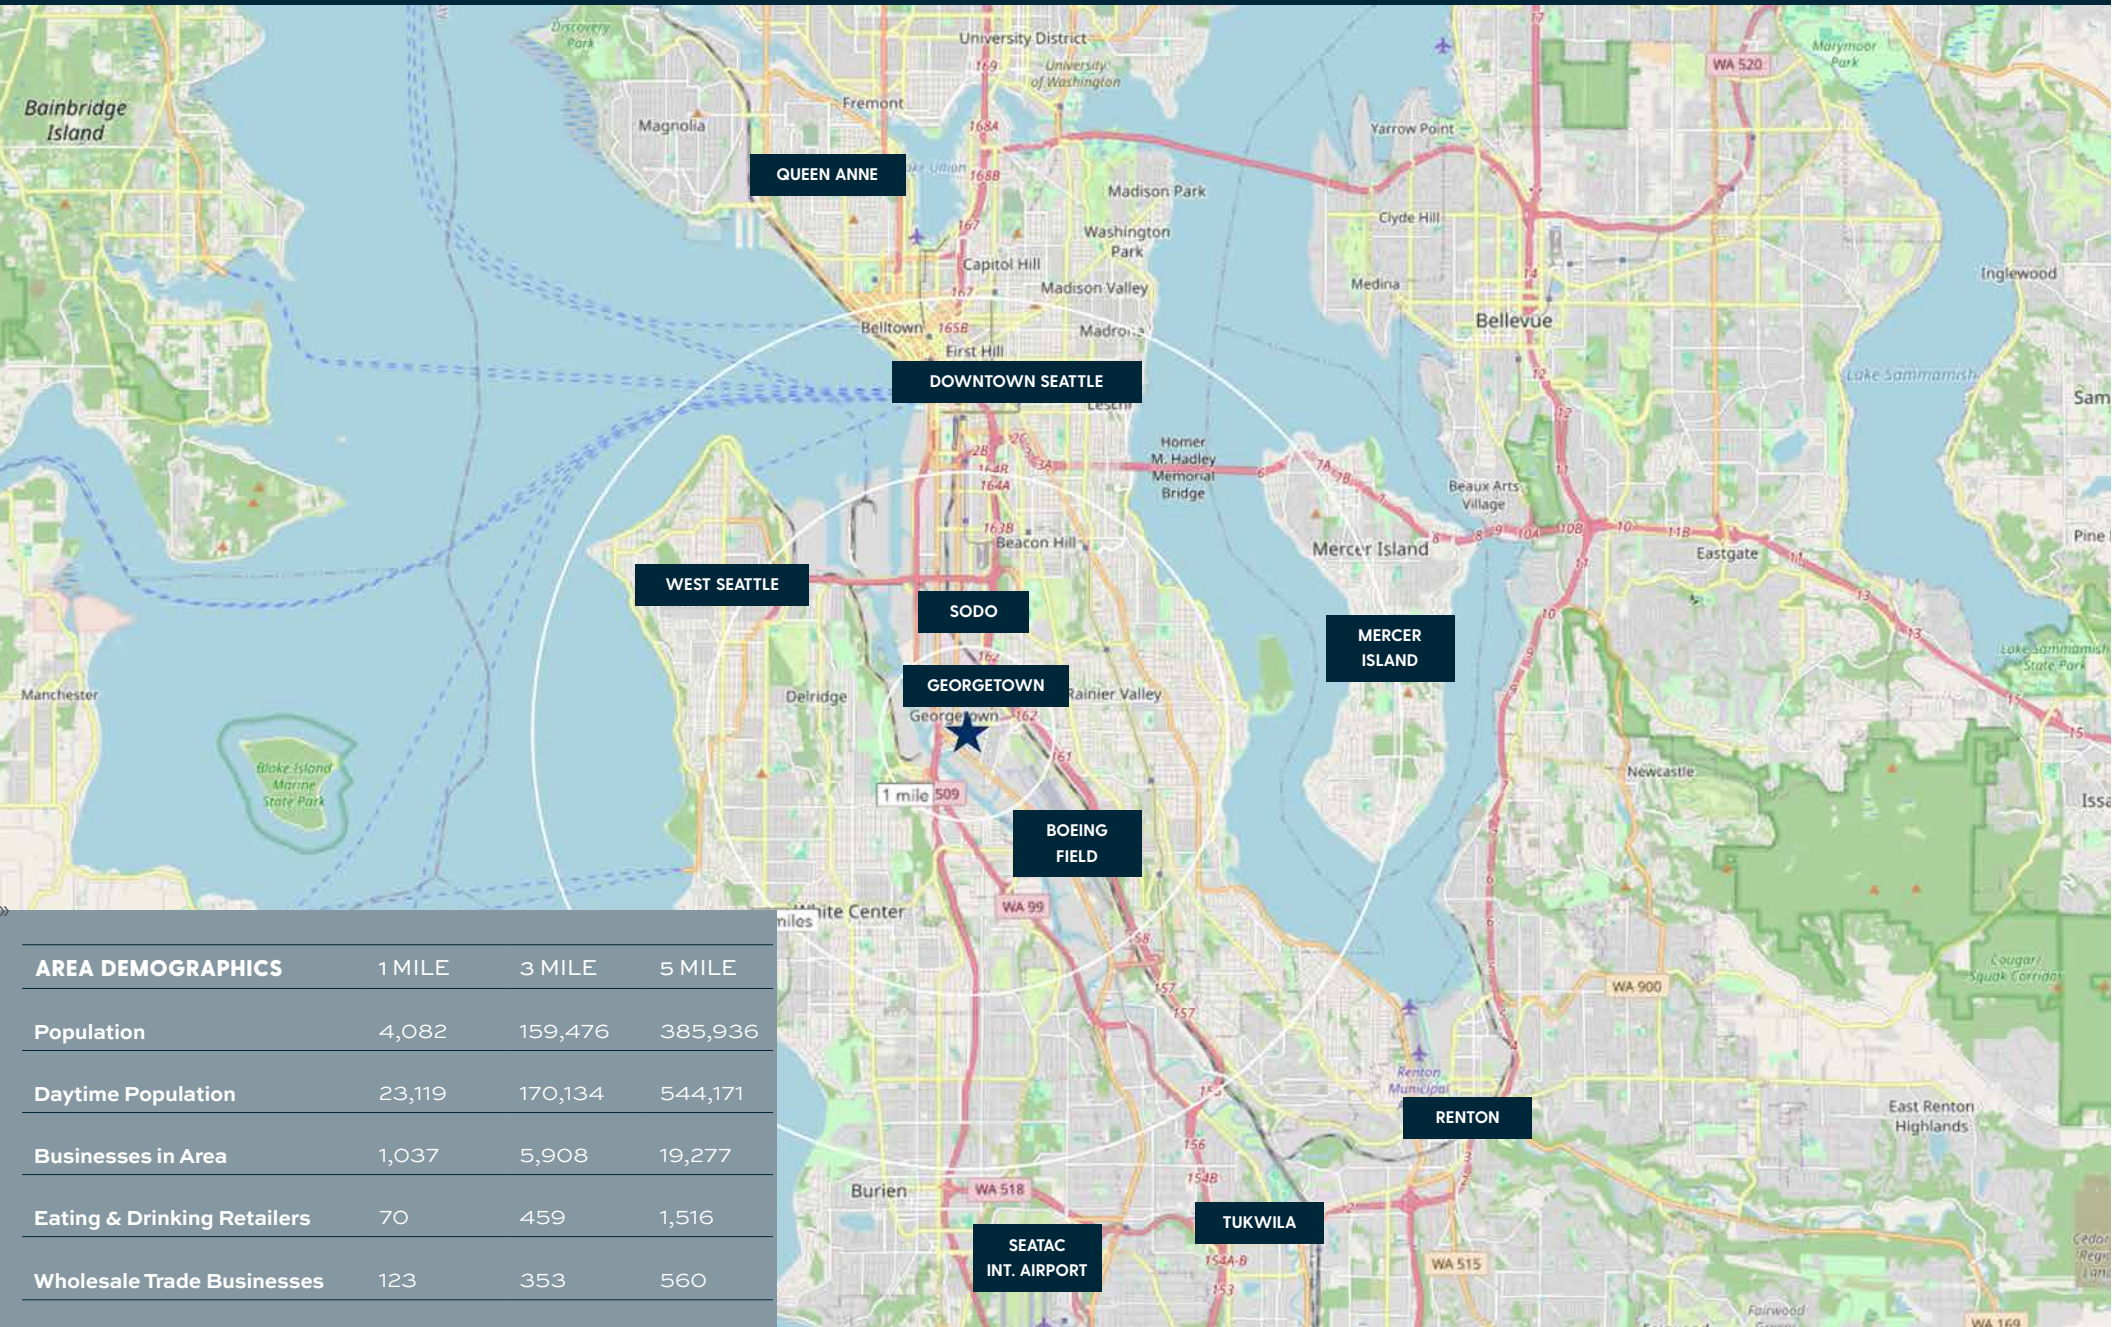

Conveniently located near the Georgetown and SoDo districts, the property offers quick access to I-5, Highway 99, and downtown Seattle, making it an excellent choice for companies seeking accessibility and autonomy in a full-building opportunity.

GEORGETOWN OFFICE SPACE

ENTERPRISE RENT-A-CAR

SOUTH SEATTLE COLLEGE GEORGETOWN

KING COUNTY INTERNATIONAL AIRPORT BOEING FIELD

Regional Map

THE INFORMATION CONTAINED HEREIN HAS BEEN GIVEN TO US BY SOURCES WE DEEM RELIABLE. WE HAVE NO REASON TO DOUBT ITS ACCURACY, BUT WE DO NOT GUARANTEE IT. ALL INFORMATION SHOULD BE VERIFIED PRIOR TO PURCHASE OR LEASE. SITE PLANS AND MAPS ARE NOT TO SCALE.