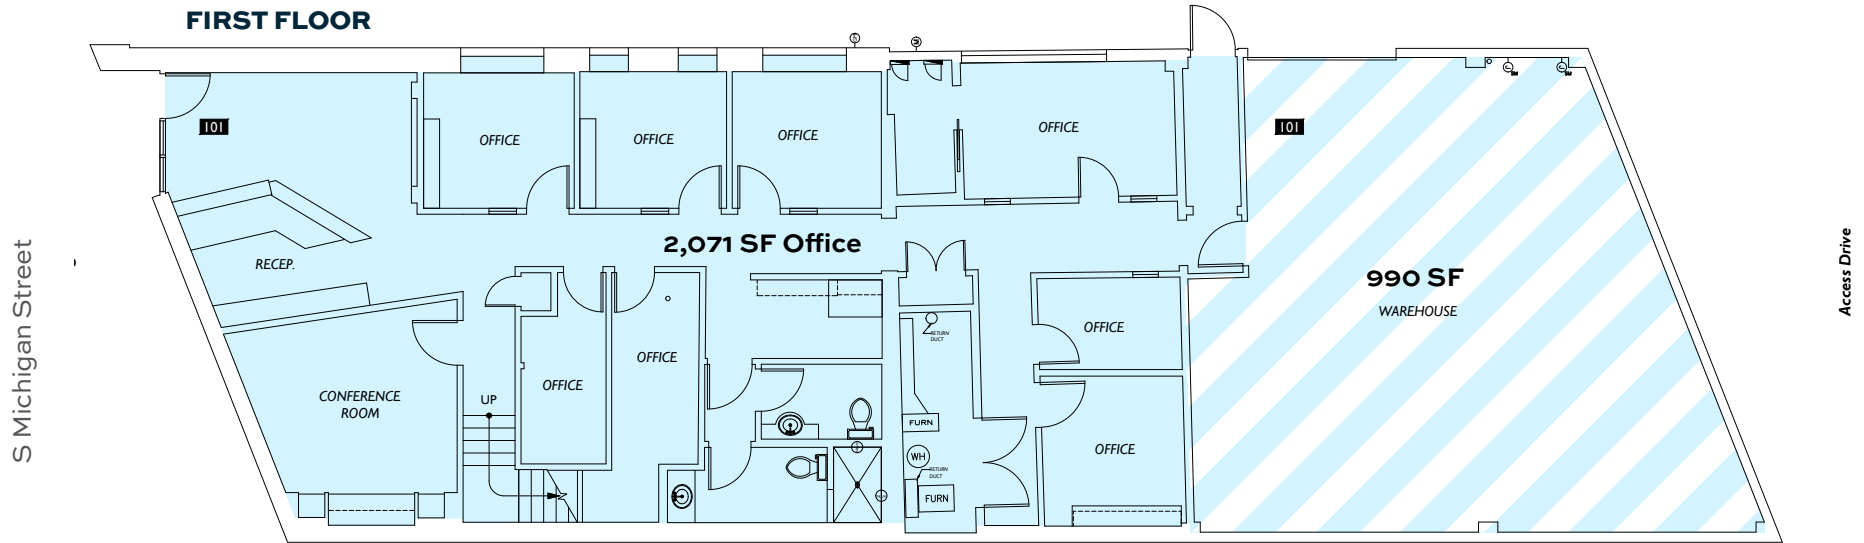

GEORGETOWN
OFFICE/FLEX BUILDING

Standalone Building
Offered at \$21.00/SF, NNN

4,533 SF (3,543 Office, 990 Warehouse)

OFFERED AT \$21.00/SF NN

Available Immediately

575 S MICHIGAN STREET · SEATTLE, WA 98108

CHAD WALDBAUM CCIM
425.829.4667
chadw@jshproperties.com

 **JSH** | PROPERTIES, INC.

Space Plan

4,533 SF (3,543 Office, 990 Warehouse)

OFFERED AT: \$21.00/SF NNN

NNN estimated at \$6.65/SF/year

Available Immediately

Sixth Avenue South

FIRST FLOOR

SECOND FLOOR

Property Highlights

- » 4,533 SF total (3,543 SF office + 990 SF warehouse) — ideal for tenants needing combined administrative and operational space
- » Full Standalone Building — with exclusive signage and control
- » Immediate possession available
- » Corner Location at 6th Ave S & S Michigan St
- » Former Law Firm Buildout: multiple private offices, reception, break room, restrooms
- » Excellent access to I-5, SR 99, and Downtown Seattle

This versatile 4,533 SF space combines 3,543 SF of professional office area with 990 SF of warehouse, offering an ideal mix of administrative and operational functionality.

Formerly occupied by a law firm, the office layout includes private offices, a reception area, break room, staff areas, and restrooms—ready for immediate use or easy adaptation to a variety of professional, creative, or light industrial users.