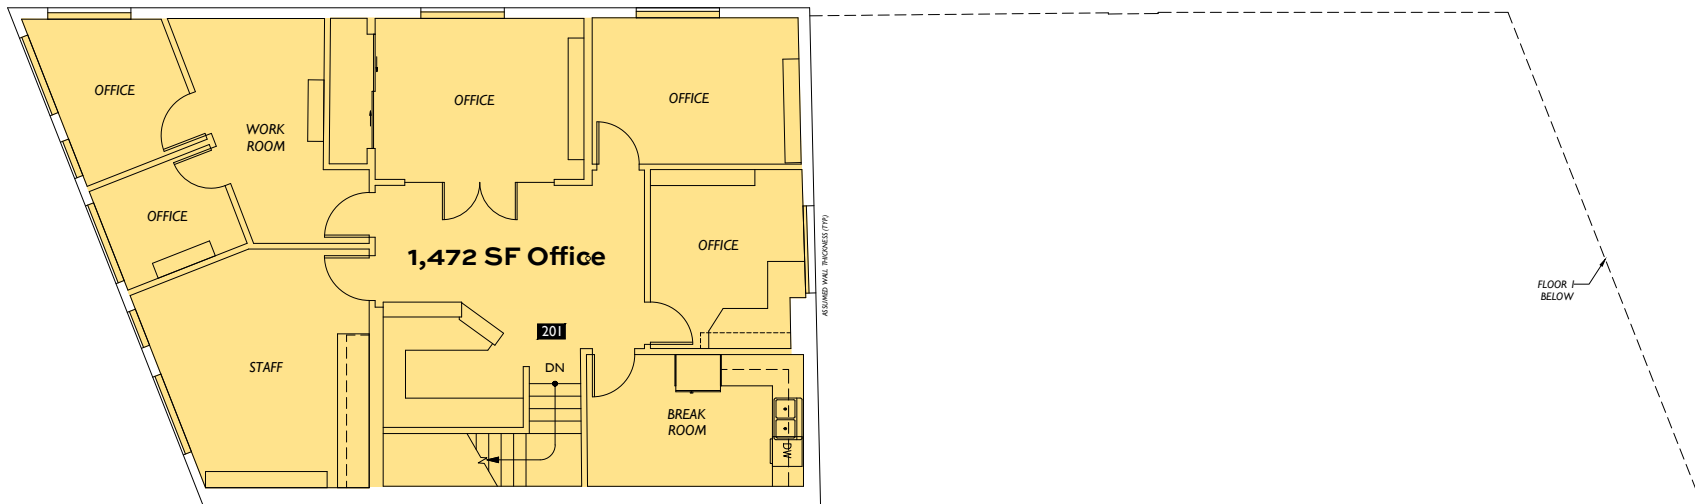

Sixth Avenue South

FIRST FLOOR

SECOND FLOOR

Property Highlights

- » 4,533 SF total (3,543 SF office + 990 SF warehouse) — ideal for tenants needing combined administrative and operational space
- » Full Standalone Building — with exclusive signage and control
- » Immediate possession available
- » Corner Location at 6th Ave S & S Michigan St
- » Former Law Firm Buildout: multiple private offices, reception, break room, restrooms
- » Excellent access to I-5, SR 99, and Downtown Seattle

This versatile 4,533 SF space combines 3,543 SF of professional office area with 990 SF of warehouse, offering an ideal mix of administrative and operational functionality.

Formerly occupied by a law firm, the office layout includes private offices, a reception area, break room, staff areas, and restrooms—ready for immediate use or easy adaptation to a variety of professional, creative, or light industrial users.