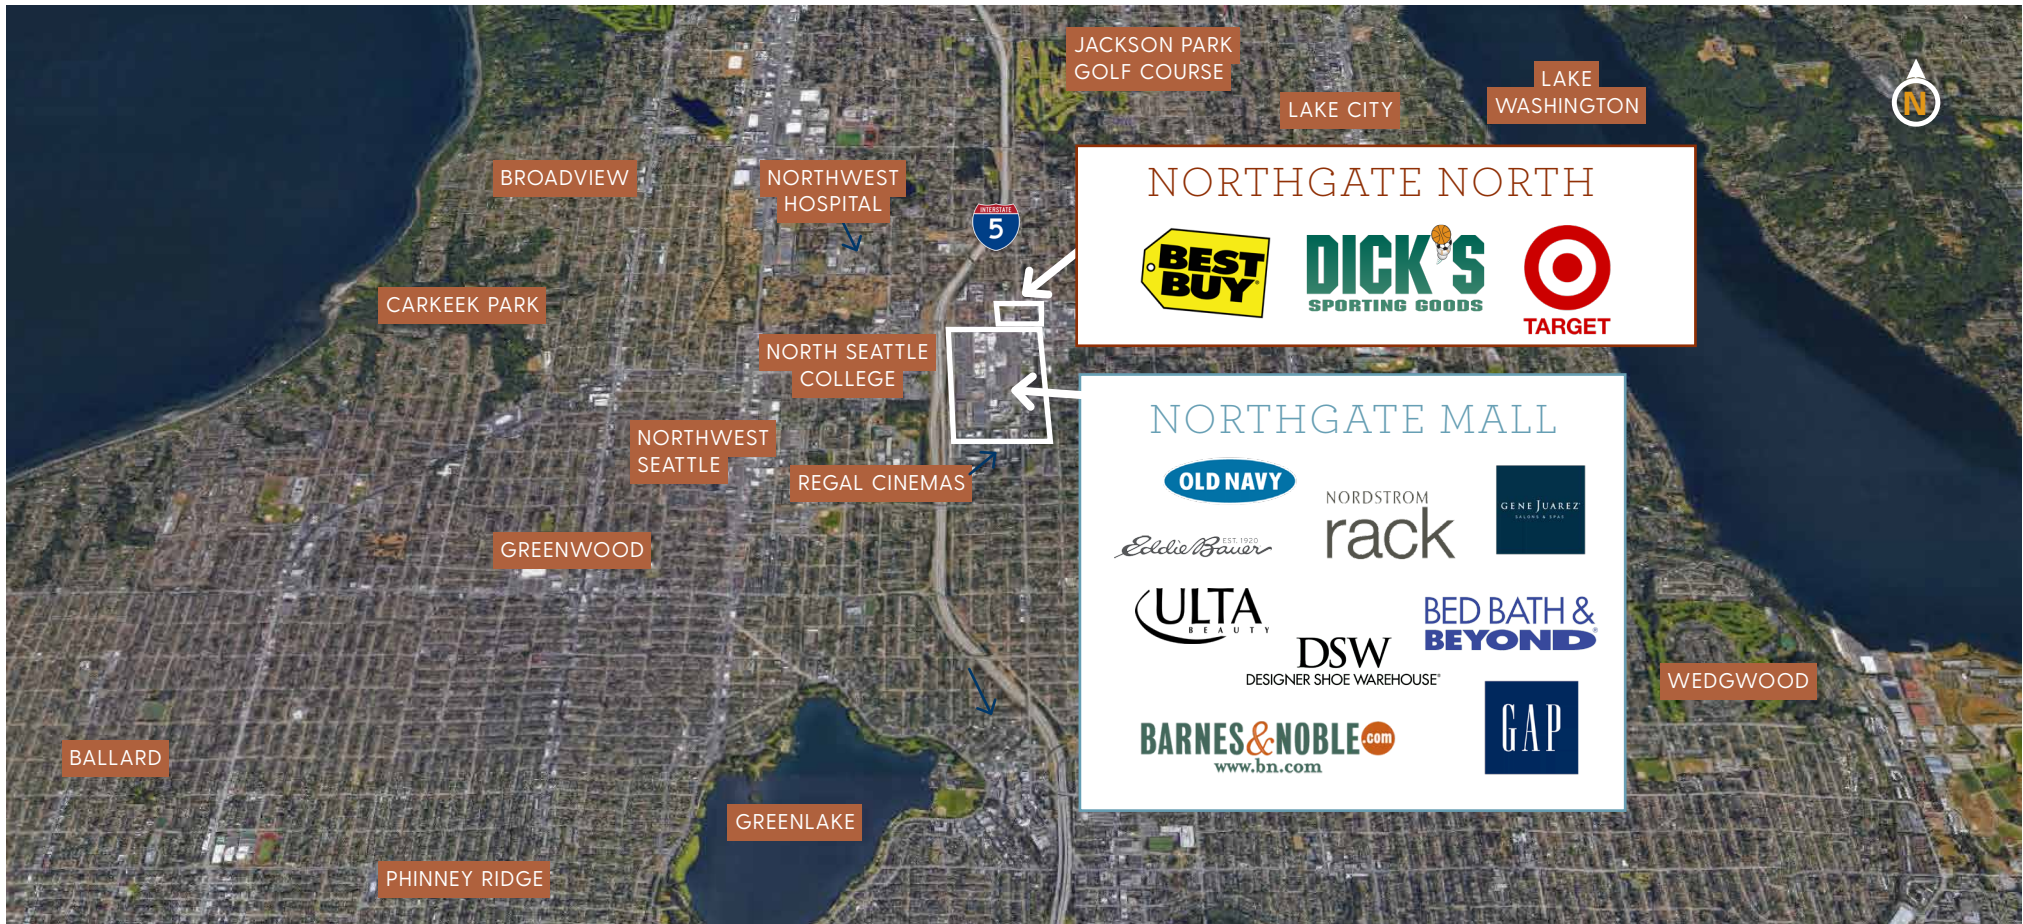

# NORTHGATE NORTH DEMOGRAPHICS & SITE PLAN

1	Best Buy	51,202
2	NGate Buffet	5,576
2A	Jenny Craig	2,718
3	AVAILABLE	15,411
4	Poke Cafe	1,315
5A	PENDING	3,852
6	Domino's Pizza	3,110
7	Dick's Sporting Goods	46,338
9	Sola Salon	5,089
10	Target	147,582

## AVG. DAILY TRAFFIC

NE NORTHGATE WAY ~ 32,000 VPD  
 5TH AVENUE NE ~ 14,463 VPD

### 2021 DEMOGRAPHICS

	1 MILE	3 MILE	5 MILE
Population	25,383	203,006	428,204
Daytime Population	26,050	181,390	421,084
Households	12,196	90,789	187,846
Avg. Household	\$102,921	\$139,436	\$145,729

Great location across the street from Northgate Mall. Close to the affluent neighborhoods of Phinney Ridge, Wedgewood, and Broadview. Northgate Mall is adding 500,000 to 750,000 sf of office space which would accommodate about 2,500 to 3,700 office workers. Along with office, the National Hockey League (NHL) Seattle built its headquarters, training center and three NHL regulation rinks in Northgate. In addition, Sound Transit's Northgate Light Rail Station is opening this year.