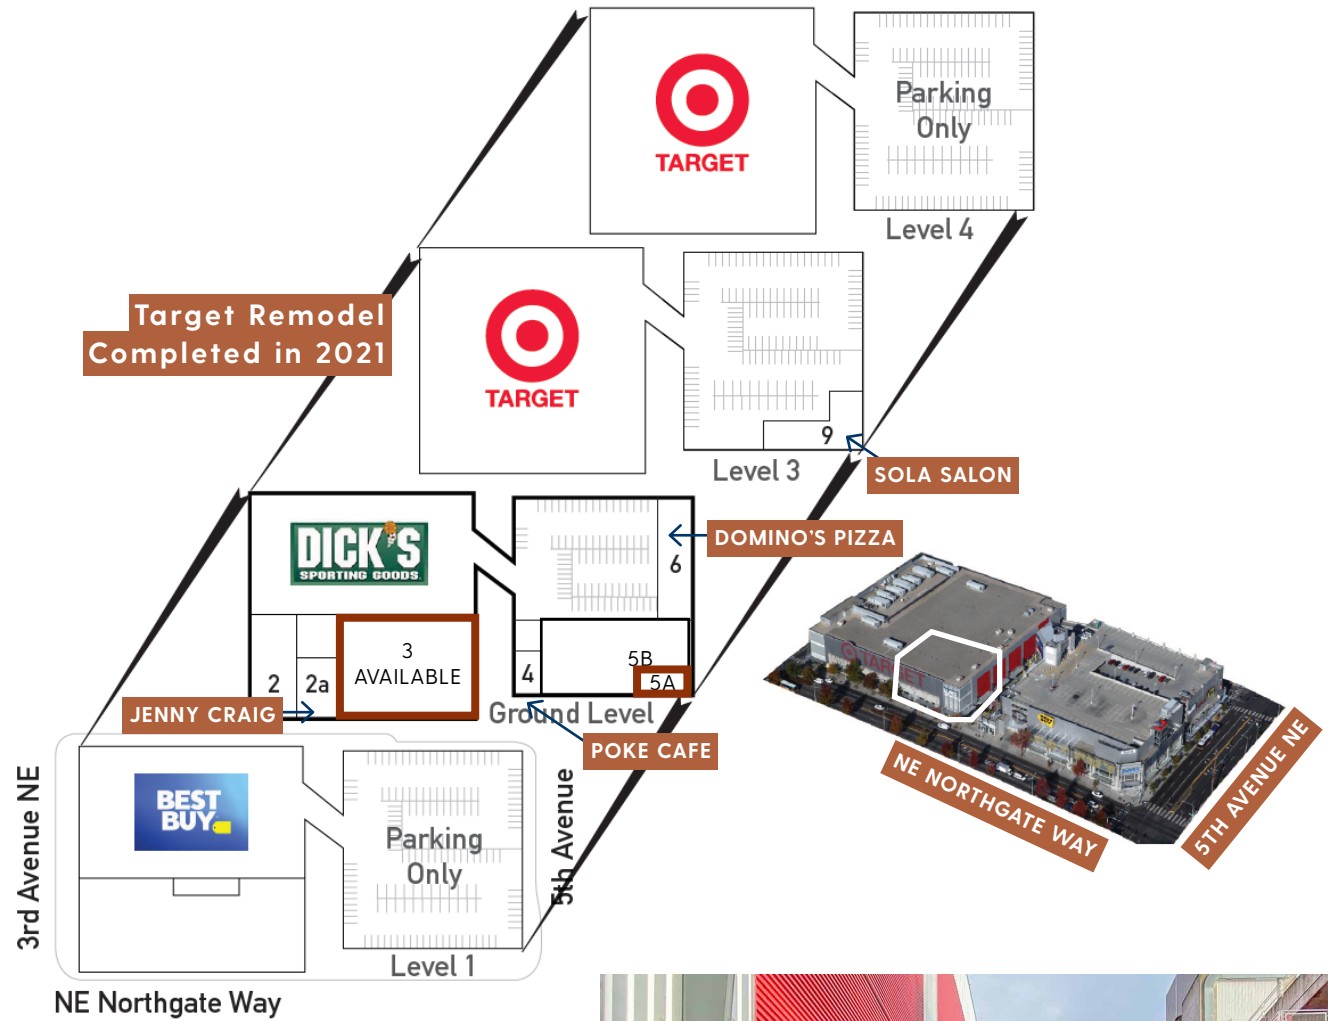

NORTHGATE NORTH DEMOGRAPHICS & SITE PLAN

1	Best Buy	51,202
2	NGate Buffet	5,576
2A	Jenny Craig	2,718
3	AVAILABLE	15,411
4	Poke Cafe	1,315
5A	PENDING	3,852
6	Domino's Pizza	3,110
7	Dick's Sporting Goods	46,338
9	Sola Salon	5,089
10	Target	147,582

AVG. DAILY TRAFFIC

NE NORTHGATE WAY ~ 32,000 VPD
5TH AVENUE NE ~ 14,463 VPD